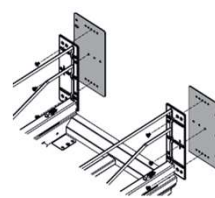

PTO Automatic hand free opening system. A light pressure on the door activates the automatic opening.

BINS, LIDS and PTO system

Description	Silver Grey	White	Anthracite	Prod. Width	Product Depth	Product Height
Bin 34 L	51012100	5102030		14"(356mm)	11" (279mm)	18" (457mm)
Bin 49 L	51052100	5105230		14"(356mm)	11" (279mm)	23" (584mm)
Bin 24 L	51025100	5102530		10 5/8" (270mm)	10 5/8" (270mm)	17 3/4" (451mm)
Lid *	51152100	51152030		14 1/2"(368mm)	11" (279mm)	1" (25mm)
PTO system	61015000	n/a	61015906			

* Lids will only fit the 34L and 49L bins and recommended for the front bin only when used in a 2-bins configuration

Bracket for wide door

Particularly suitable for doors over 21" (533mm) wide and for framed doors (shaker)
Packed individually, Must order 2.